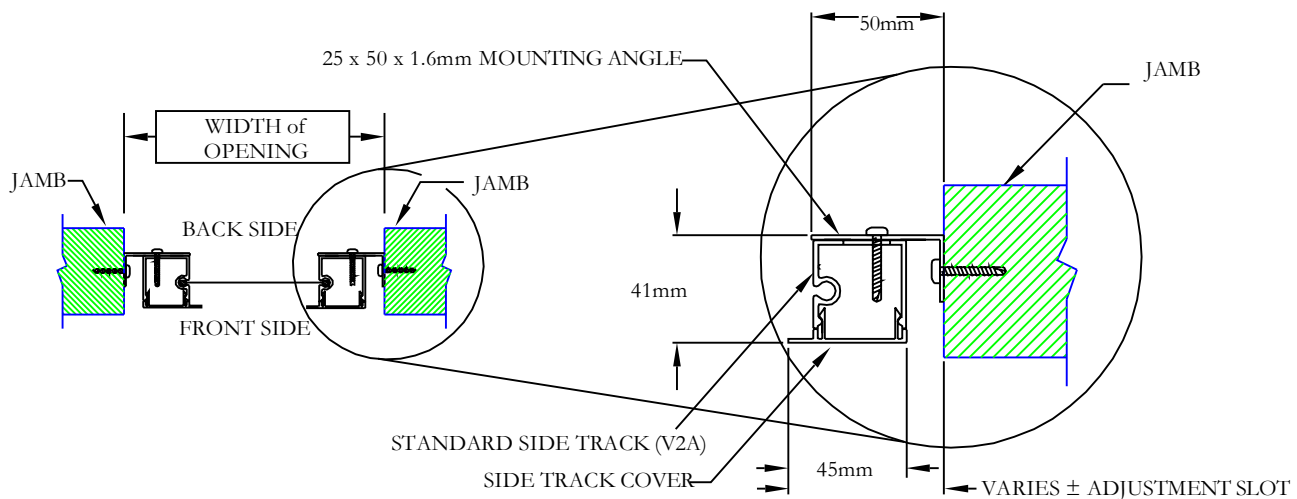

# "INSIDE FRAME MOUNT" INSTALLATION SYSTEM WITH STANDARD SIDE TRACK (V2A)

## Inside Jamb Under Header - (IJUH)

FOR ILLUSTRATION PURPOSES ONLY - NOT DRAWN TO SCALE

All dimensions are given in inches.

Creator: NDR	Date: 10/04/2004	Revision: Rev:
Drawing Title: <b>PSEXECINSTALLIJUH01(C)</b>		
© 2010 Phantom Screens Australia		Scale: NTS