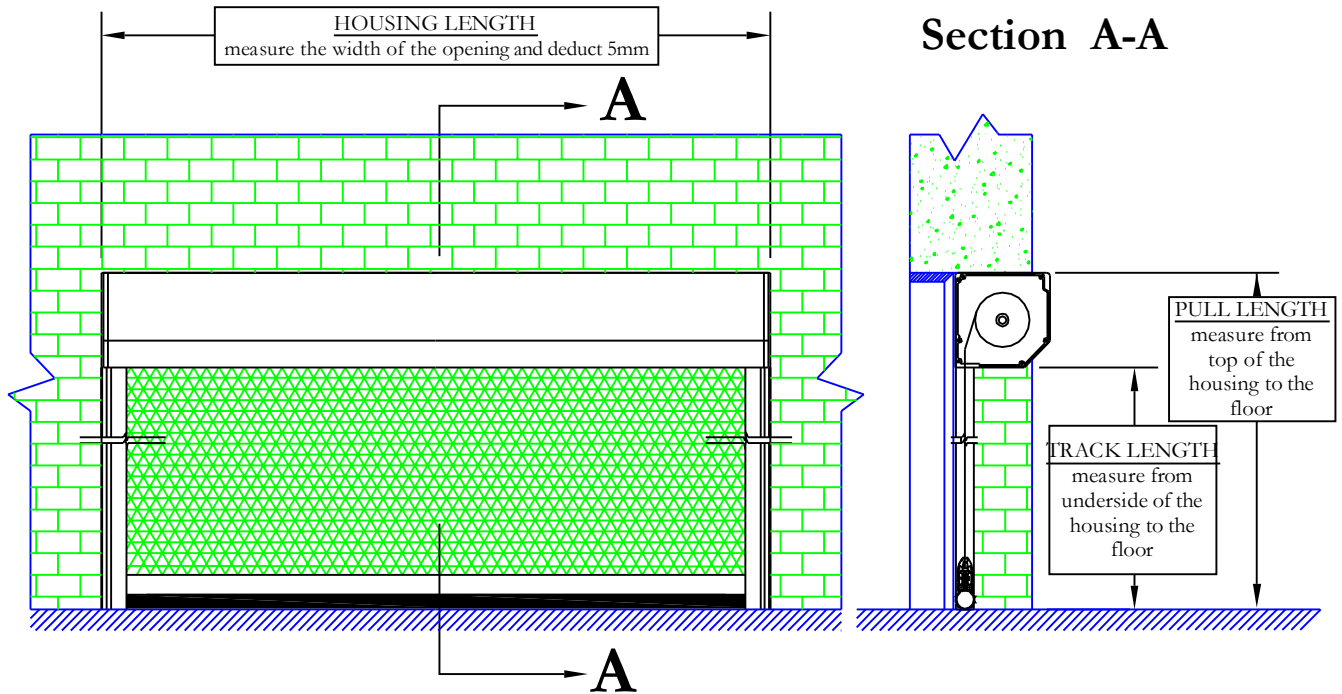

# "INSIDE FRAME MOUNT" INSTALLATION SYSTEM WITH STANDARD SIDE TRACK (V2A)

## Inside Jamb Under Header - (IJUH)

FOR ILLUSTRATION PURPOSES ONLY - NOT DRAWN TO SCALE

All dimensions are given in inches.

Creator: NDR	Date: 10/04/2004	Revision: Rev:
Drawing Title: <b>PSEXECINSTALLIJUH01(C)</b>		
© 2010 Phantom Screens Australia		Scale: NTS