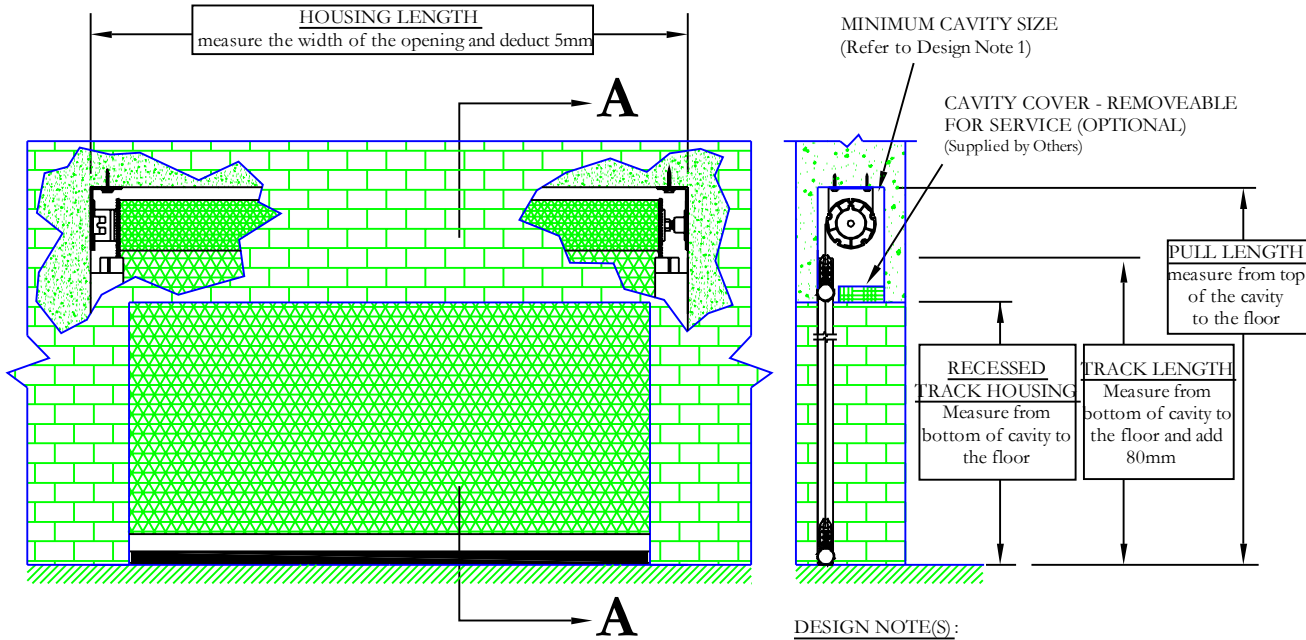

BUILT IN ROLLER ASSEMBLY INSTALLATION WITH RECESSED SIDE TRACK (V3)

Recessed Track Recessed Roller - (RTRR)

FOR ILLUSTRATION PURPOSES ONLY - NOT DRAWN TO SCALE

Creator: NDR	Date: 04/09/2010	Revision: Rev:
Drawing Title: PSEXECINSTALLRTRR01(D)		
© 2010 Phantom Screens Australia		Scale: NTS