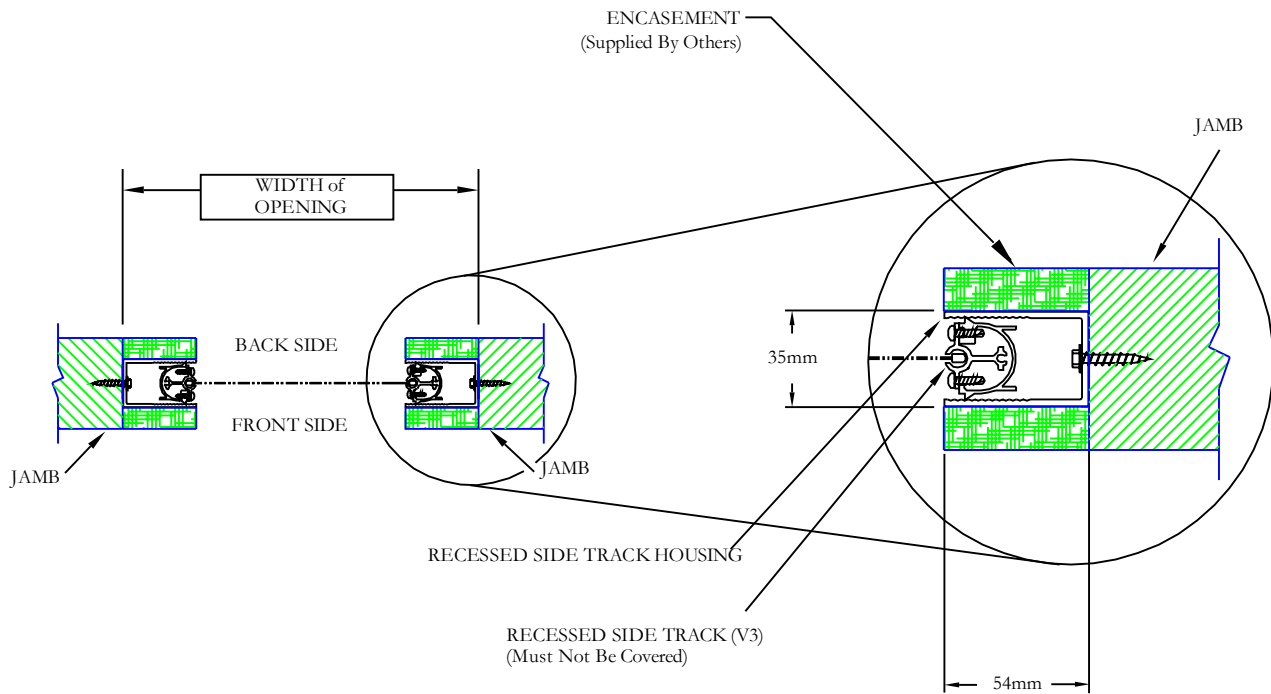

BUILT IN ROLLER ASSEMBLY INSTALLATION WITH RECESSED SIDE TRACK (V3)

Recessed Track Recessed Roller - (RTRR)

FOR ILLUSTRATION PURPOSES ONLY - NOT DRAWN TO SCALE

Creator: NDR	Date: 04/09/2010	Revision: Rev:
Drawing Title: PSEXECINSTALLRTRR01(D)		
© 2010 Phantom Screens Australia		Scale: NTS