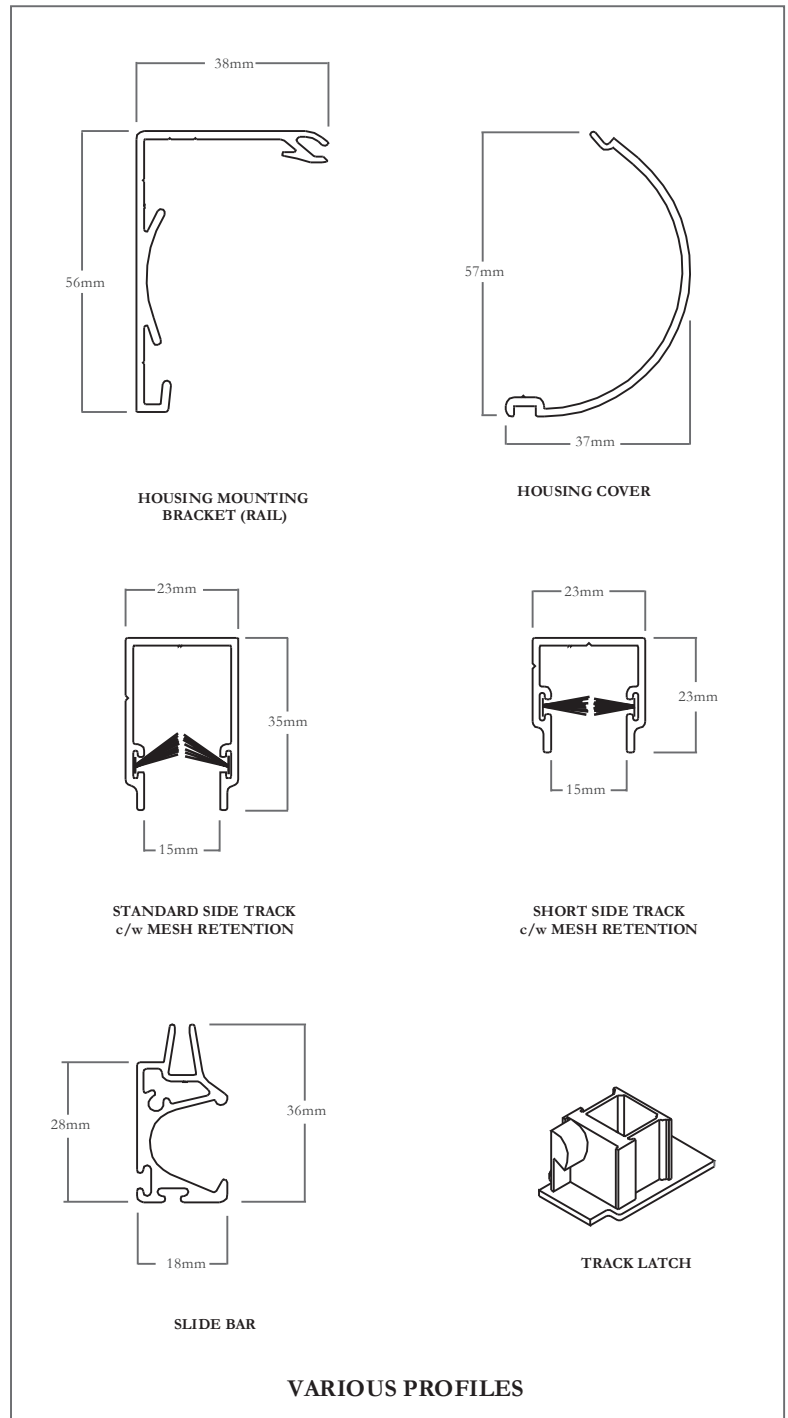

# Serene Design Specifications

## (Detail Views)

SERENE WINDOW SCREEN ASSEMBLY  
LEFT SIDE VIEW

MOUNTING SCENARIO'S FOR THE HOUSING  
MOUNTING BRACKET (RAIL)

VARIOUS PROFILES

PHANTOM  
*Serene*<sup>™</sup>  
Retractable Screens<sup>™</sup>