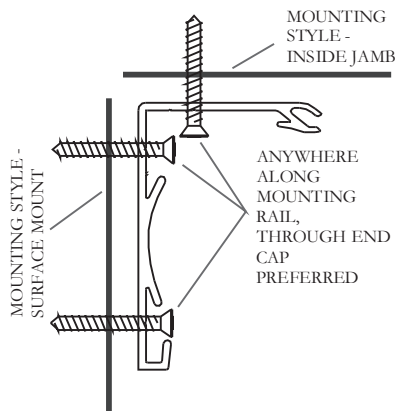

## (Detail Views)

SERENE WINDOW SCREEN ASSEMBLY  
LEFT SIDE VIEW

MOUNTING SCENARIO'S FOR THE HOUSING  
MOUNTING BRACKET (RAIL)

VARIOUS PROFILES

PHANTOM  
*Serene*<sup>™</sup>  
Retractable Screens<sup>™</sup>