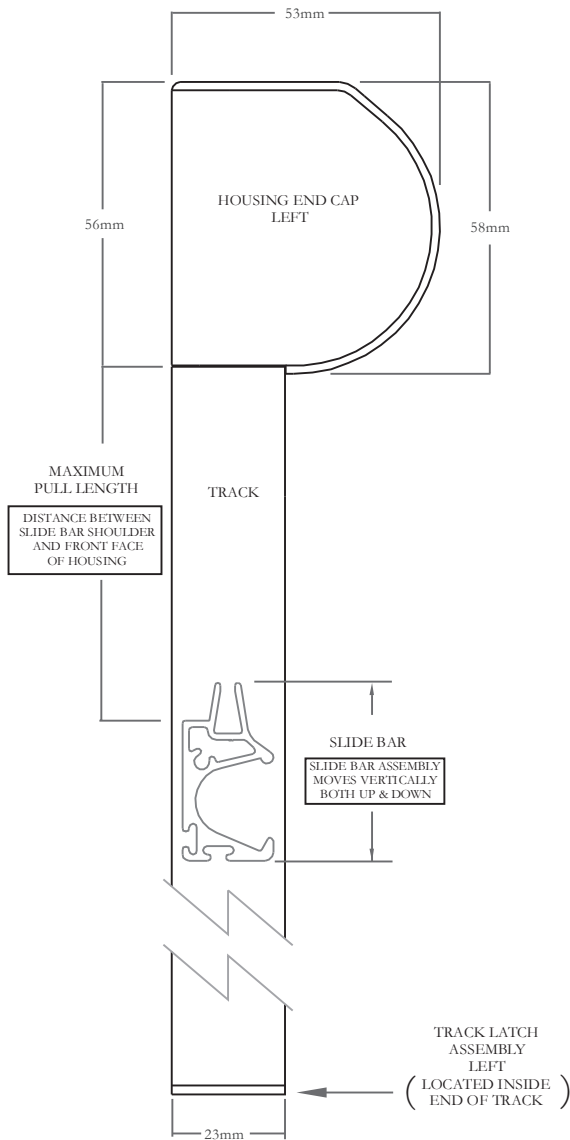

# Serene Design Specifications

## (Detail Views)

SERENE WINDOW SCREEN ASSEMBLY  
LEFT SIDE VIEW

MOUNTING SCENARIO'S FOR THE HOUSING  
MOUNTING BRACKET (RAIL)

VARIOUS PROFILES

PHANTOM  
*Serene*<sup>™</sup>  
Retractable Screens<sup>™</sup>