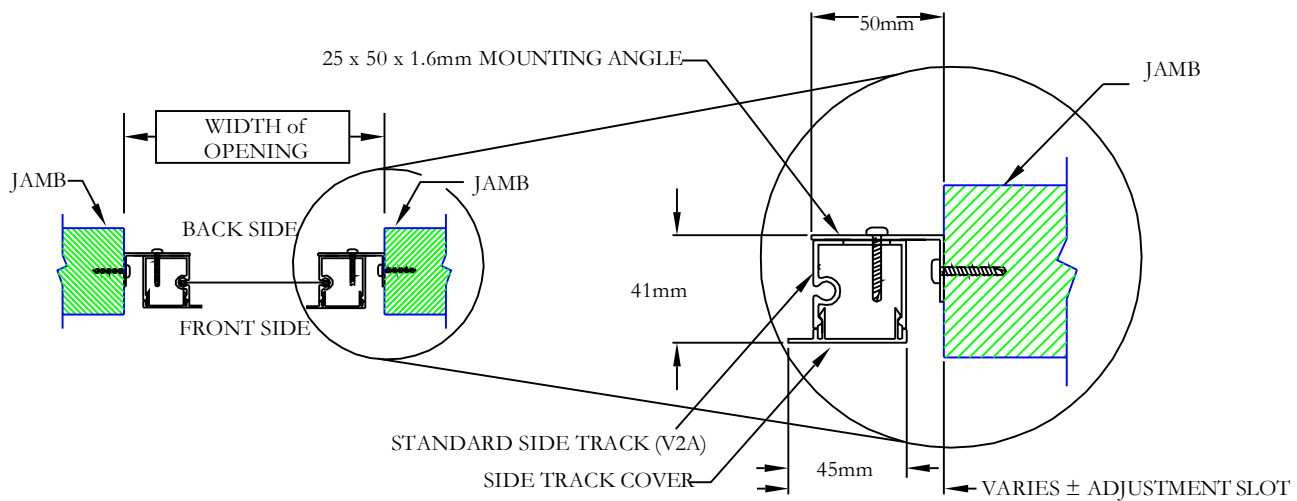

# "INSIDE FRAME MOUNT" INSTALLATION SYSTEM WITH STANDARD SIDE TRACK (V2A)

## Inside Jamb Under Header - (IJUH)

FOR ILLUSTRATION PURPOSES ONLY - NOT DRAWN TO SCALE

All dimensions are given in inches.

Creator: NDR	Date: 10/04/2004	Revision: Rev:
Drawing Title: <b>PSEXECINSTALLIJUH01(C)</b>		
© 2010 Phantom Screens Australia		Scale: NTS