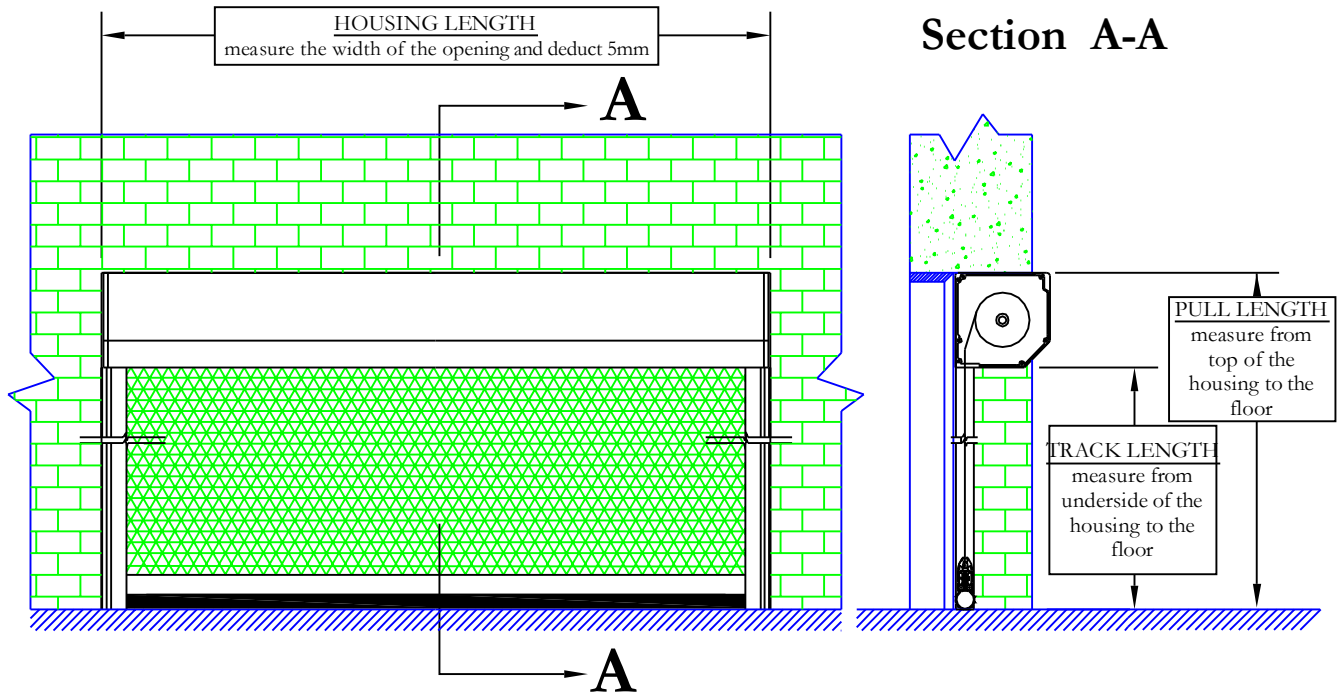

# "INSIDE FRAME MOUNT" INSTALLATION SYSTEM WITH STANDARD SIDE TRACK (V2A)

## Inside Jamb Under Header - (IJUH)

FOR ILLUSTRATION PURPOSES ONLY - NOT DRAWN TO SCALE

All dimensions are given in inches.

Creator: NDR	Date: 10/04/2004	Revision: Rev:
Drawing Title: <b>PSEXECINSTALLIJUH01(C)</b>		
© 2010 Phantom Screens Australia		Scale: NTS